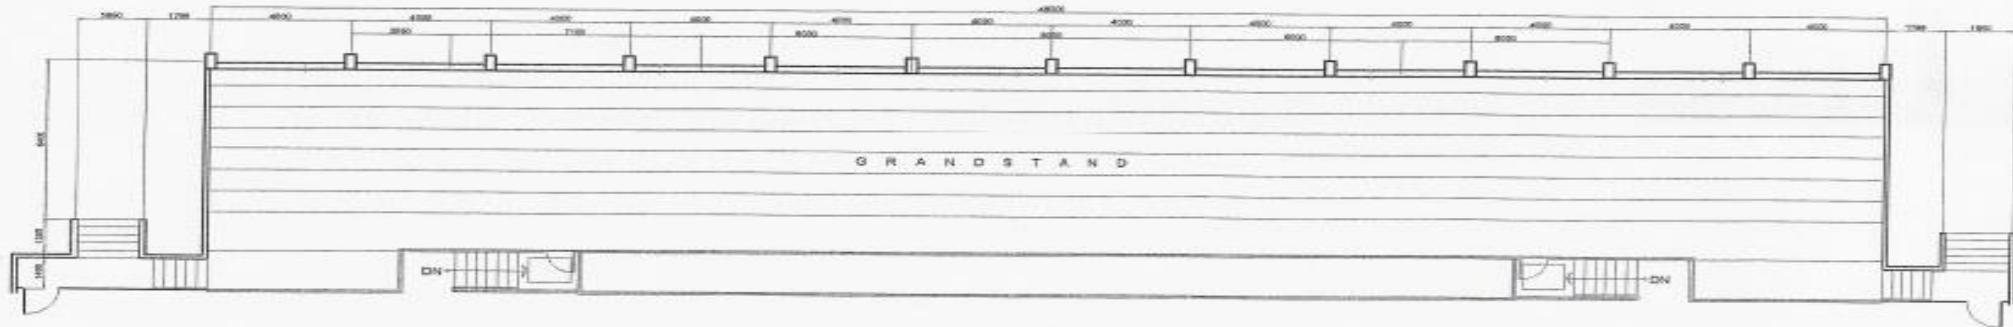

**1**  
**A-1** GRANDSTAND GROUND FLOOR PLAN  
 SCALE 1:300MTS

**2**  
**A-2** GRANDSTAND SECOND FLOOR PLAN  
 SCALE 1:300MTS

OWNER Republic of the Philippines POLYTECHNIC UNIVERSITY OF THE PHILIPPINES Sta. Mesa, Manila	PROJECT TITLE PUP SWIMMING POOL GRANDSTAND LOCATION: PUP-MAKIBI CAMPUS, STA. MESA, MANILA	PREPARED BY AR. ENP. SHERWIN B. BENEVA DIRECTOR PHYSICAL PLANNING AND DEVELOPMENT OFFICE	SHEET CONTENTS AS SHOWN GRID BY: A/B DATE: SEPTEMBER 2018	SHEET NO. A-2
--	---	--	--	------------------