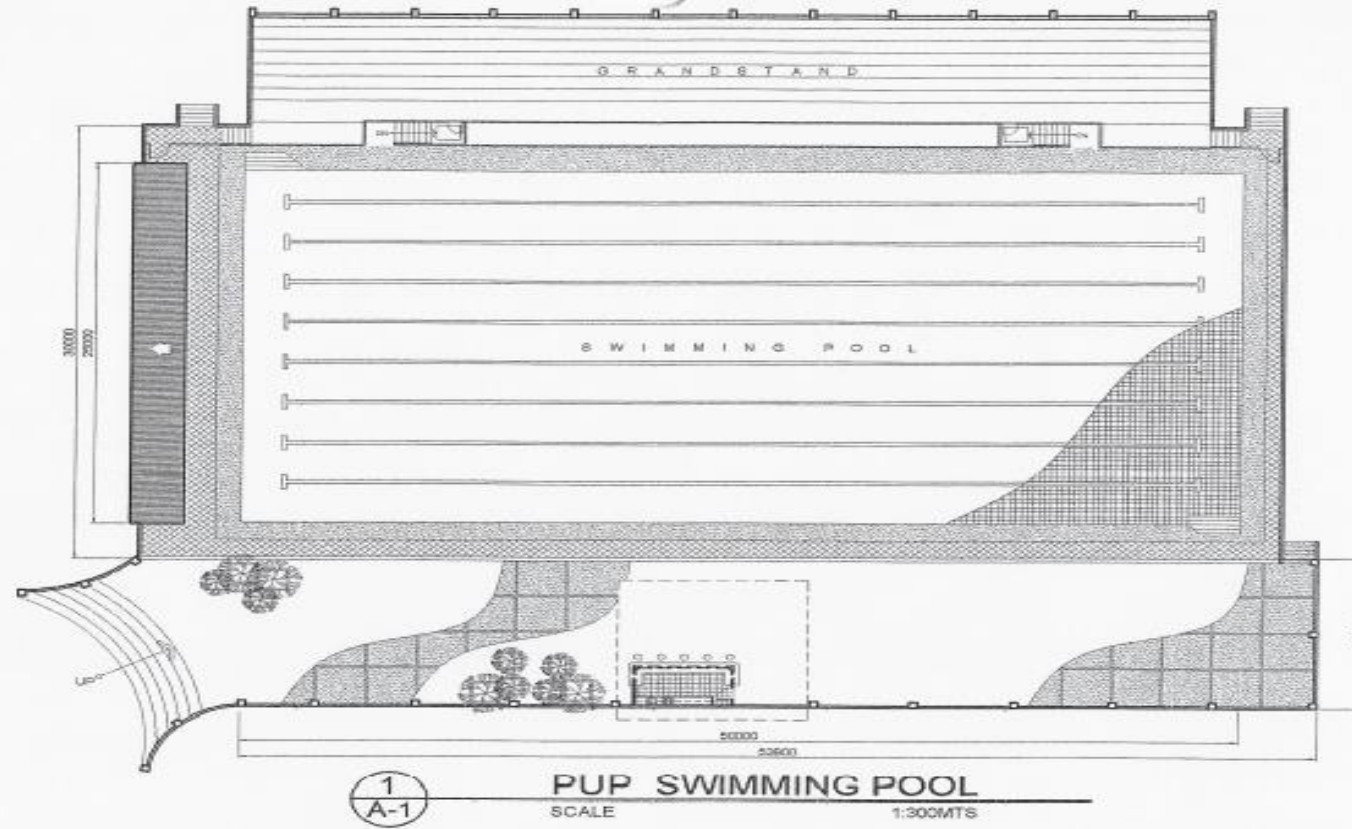

1  
A-1

**PUP SWIMMING POOL**  
 SCALE 1:300MTS

D/W N/E/S	PROJECT TITLE	PREPARED BY	SHEET CONTENTS	SHEET NO.
Republic of the Philippines POLYTECHNIC UNIVERSITY OF THE PHILIPPINES Sta. Mesa, Manila	PUP SWIMMING POOL LOCATION: PUP-MASINING CAMPUS, STA. MESA, MANILA	AR. JENP. SHERWIN N. BIEVA PHYSICAL PLANNING AND DEVELOPMENT OFFICE	AS SHOWN CADD BY: AJP DATE: SEPTEMBER 2015	A-1