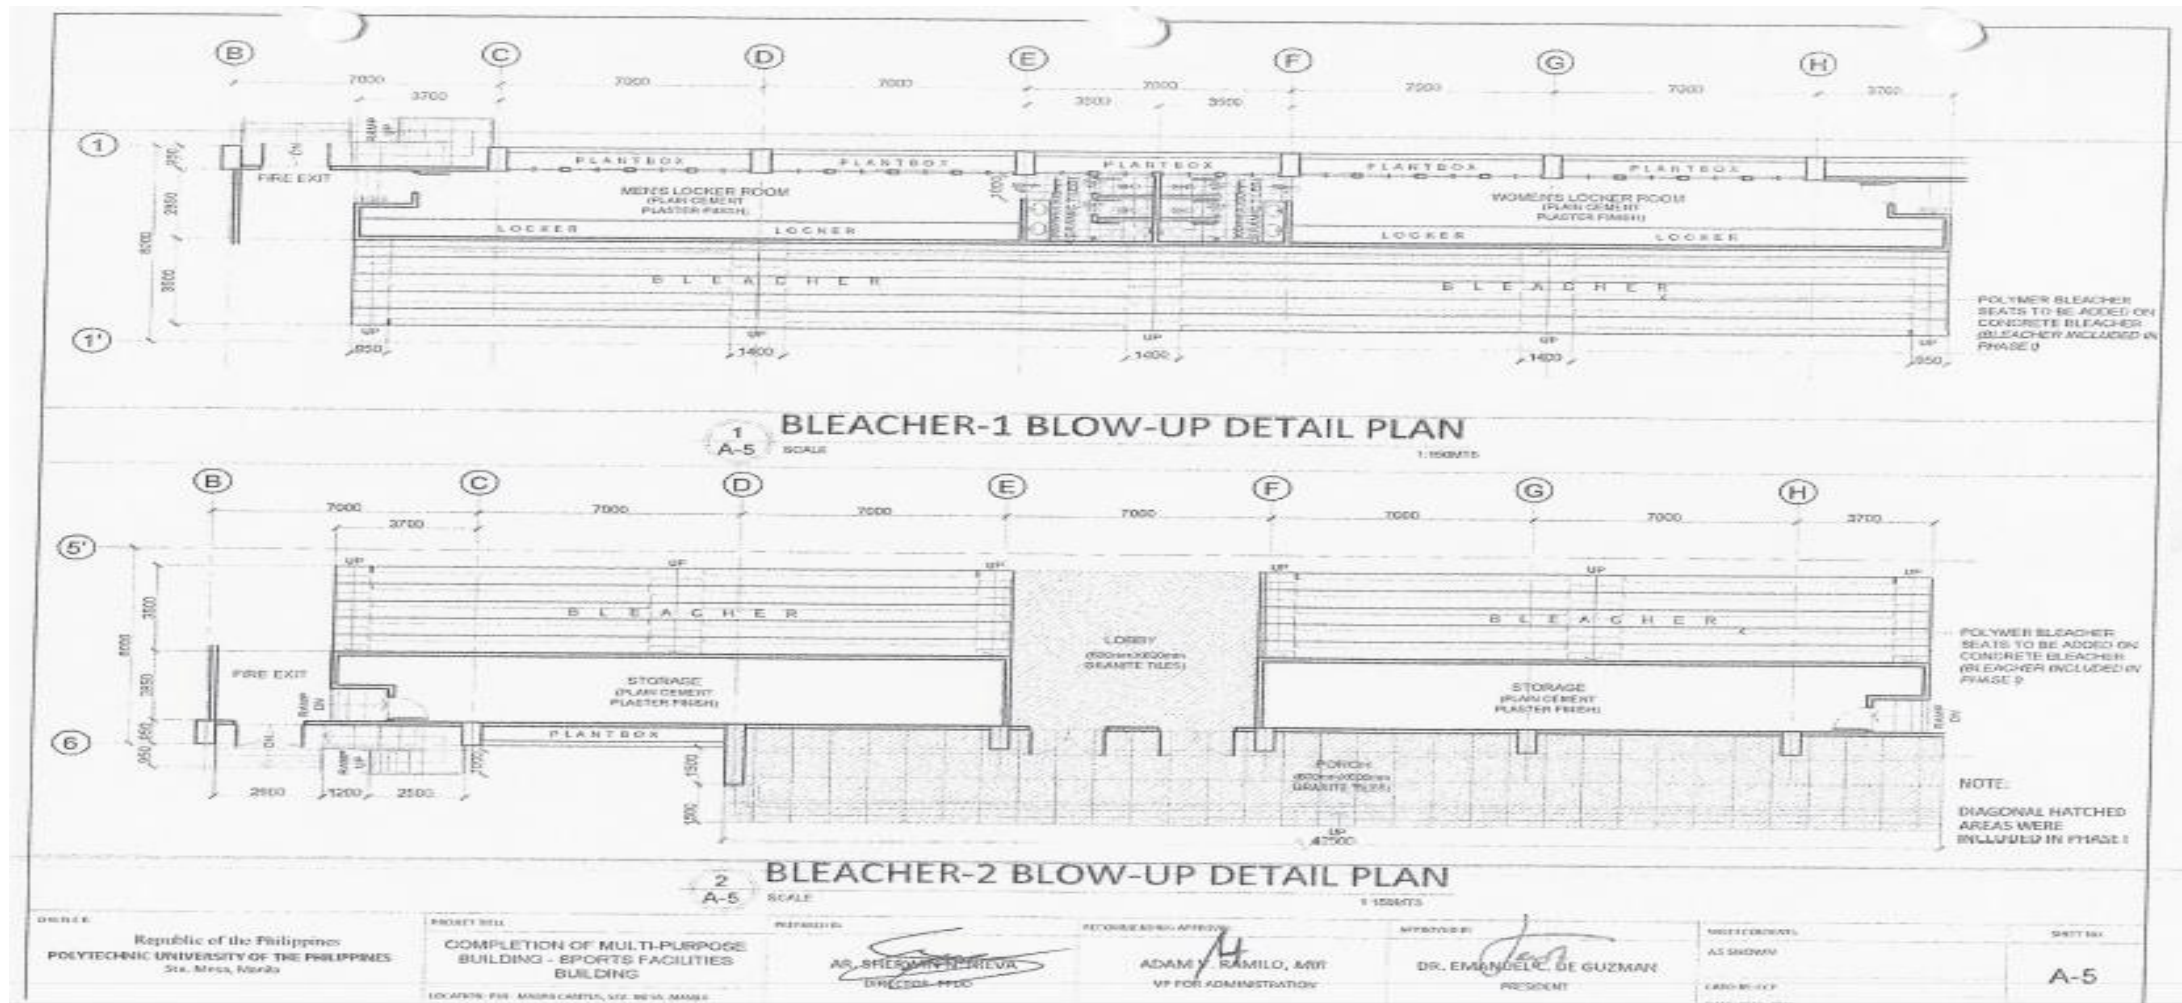

(02) 8713 5968 | dcoe_chair@gmail.com
RM322 CEA BLDG. NDC COMPOUND,
ANONAS COR. PUREZA STREETS, STA. MESA, MANILA