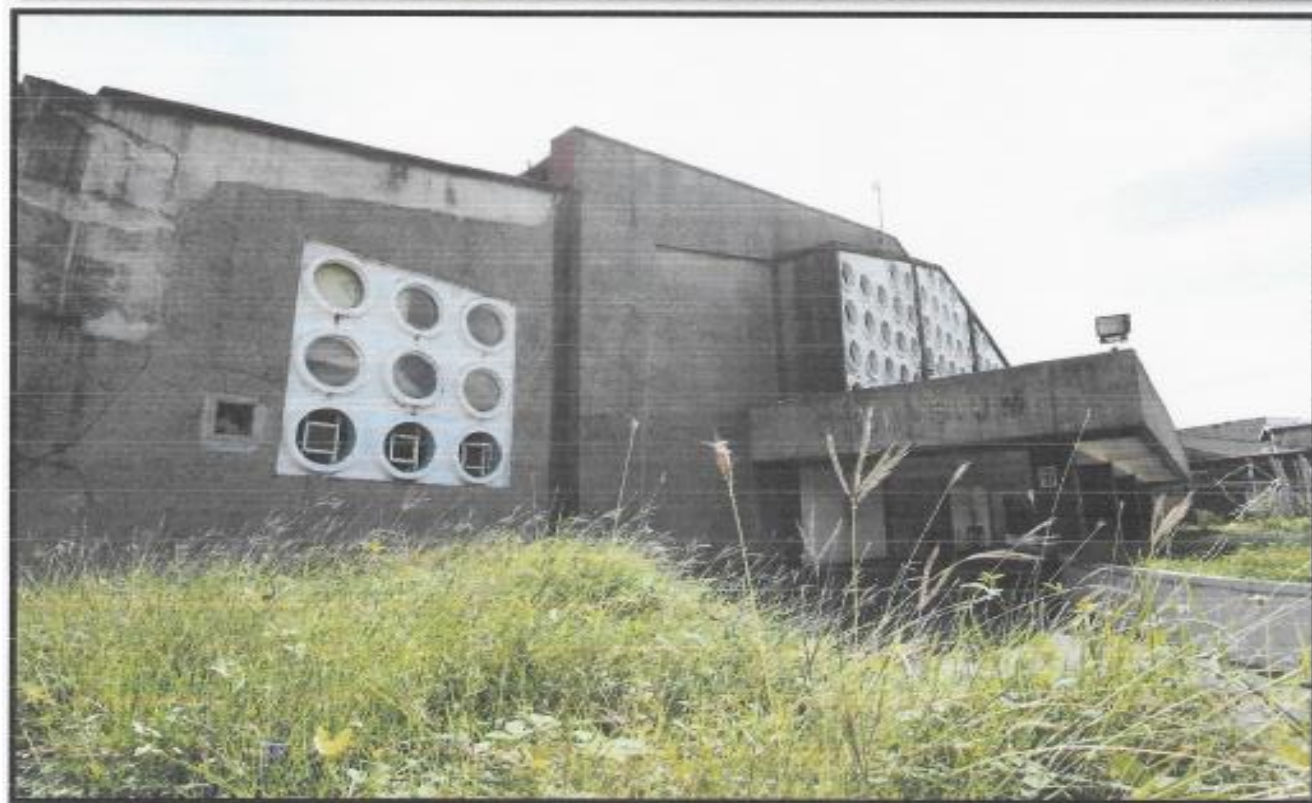

POLYTECHNIC UNIVERSITY OF THE PHILIPPINES
COLLEGE OF ENGINEERING
COMPUTER ENGINEERING DEPARTMENT

**PUP GYMNASIUM
(Before)**