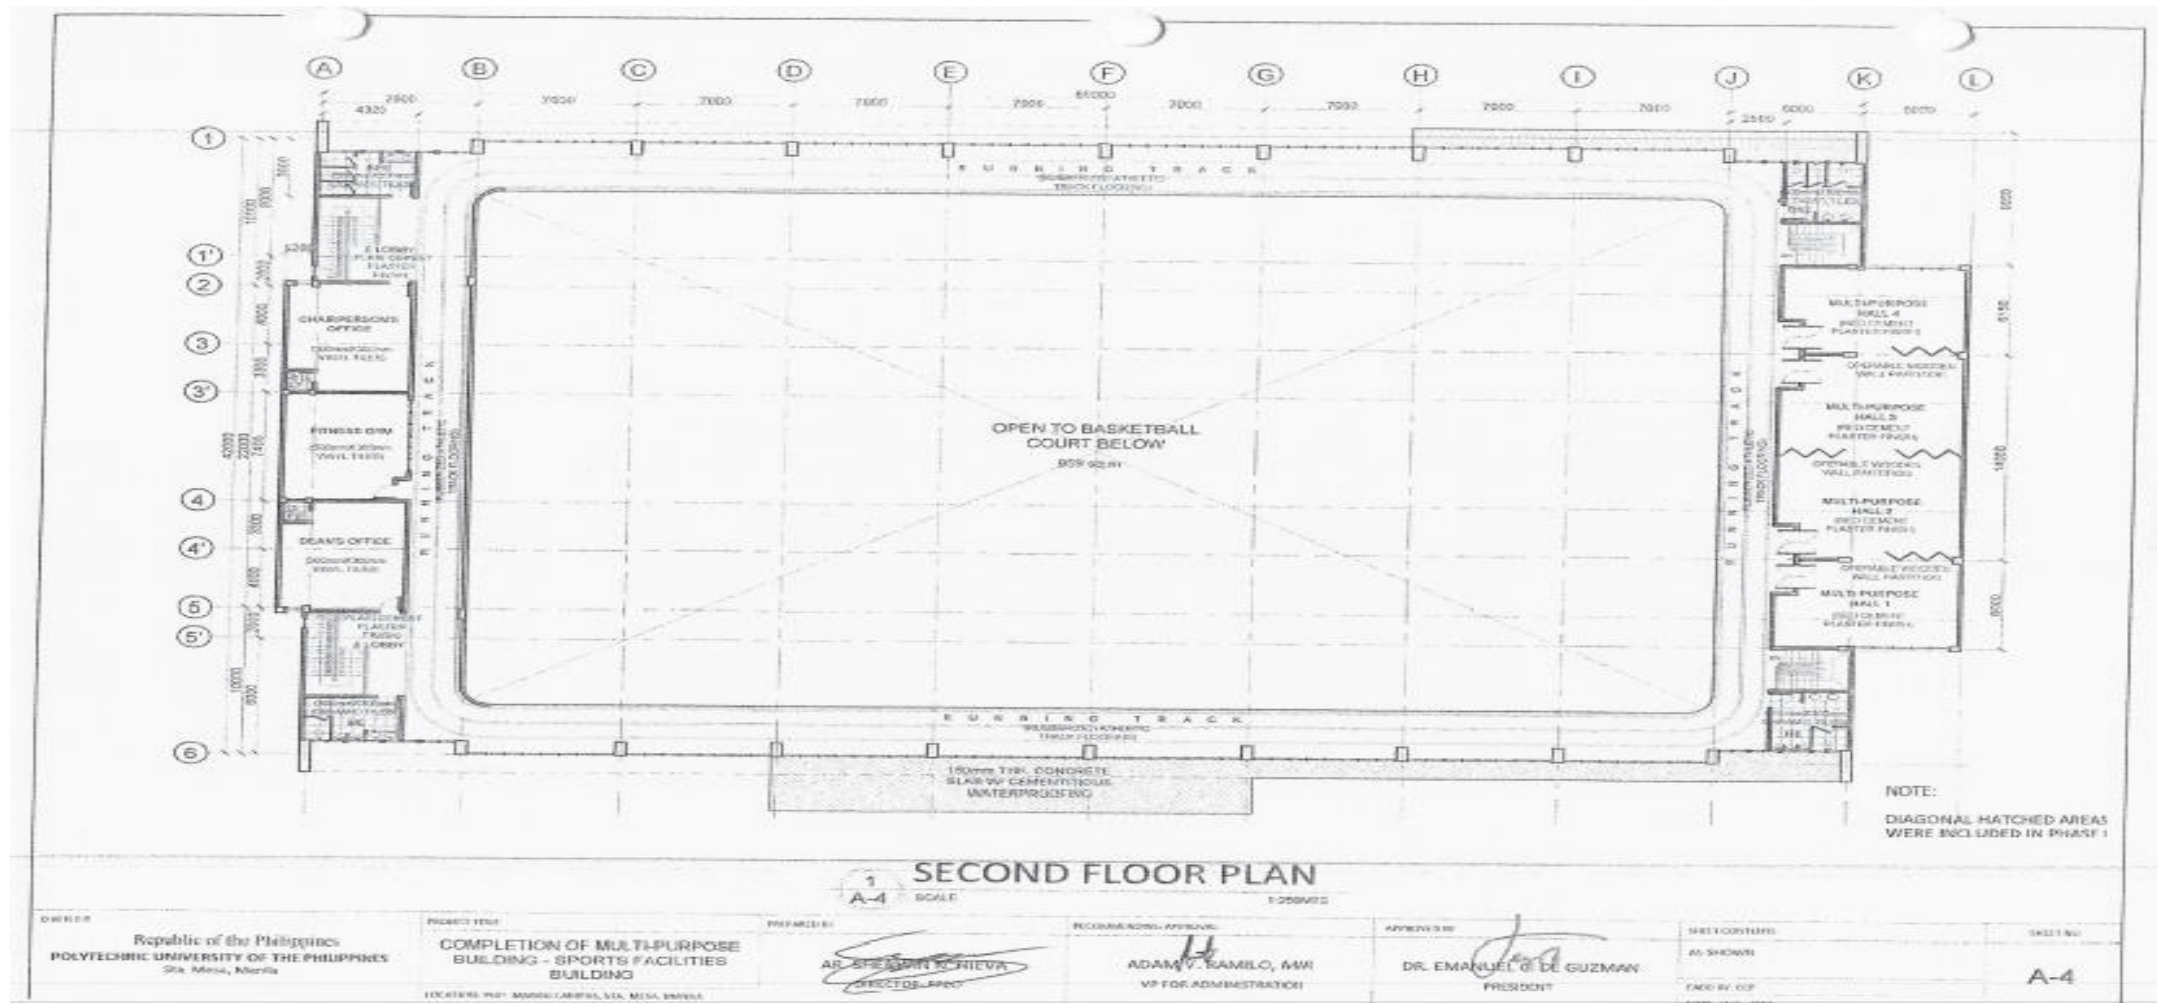

(02) 8713 5968 | dcoe_chair@gmail.com
RM322 CEA BLDG. NDC COMPOUND,
ANONAS COR. PUREZA STREETS, STA. MESA, MANILA