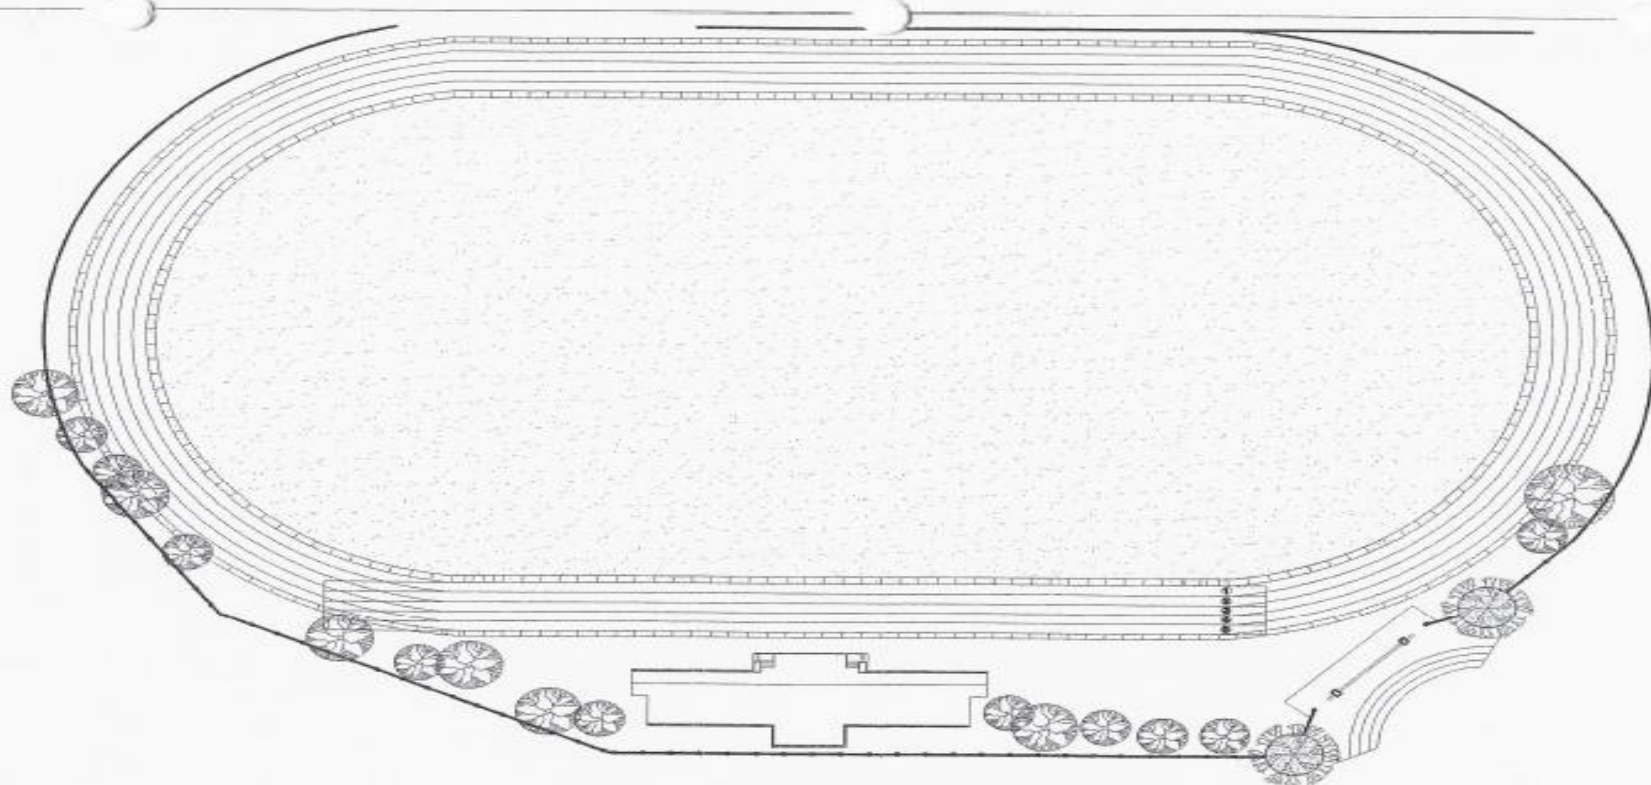

POLYTECHNIC UNIVERSITY OF THE PHILIPPINES  
 COLLEGE OF ENGINEERING  
**COMPUTER ENGINEERING DEPARTMENT**

1  
A-1  
PUP OVAL TRACK  
SCALE 1:1750MTRS

OWNER	PROJECT TITLE	PREPARED BY	SHEET CONTENTS	SHEET NO.
Republic of the Philippines POLYTECHNIC UNIVERSITY OF THE PHILIPPINES Sta. Mesa, Manila	PUP OVAL TRACK PLAN  LOCATION: PUP-MARINE CAMPUS, STA. MESA, MANILA	AR./ENR. SHEERWIN N. DEEVA DIRECTOR PHYSICAL PLANNING AND DEVELOPMENT OFFICE	AS SHOWN  CADD BY: ACP DATE: SEPTEMBER 2018	A-1