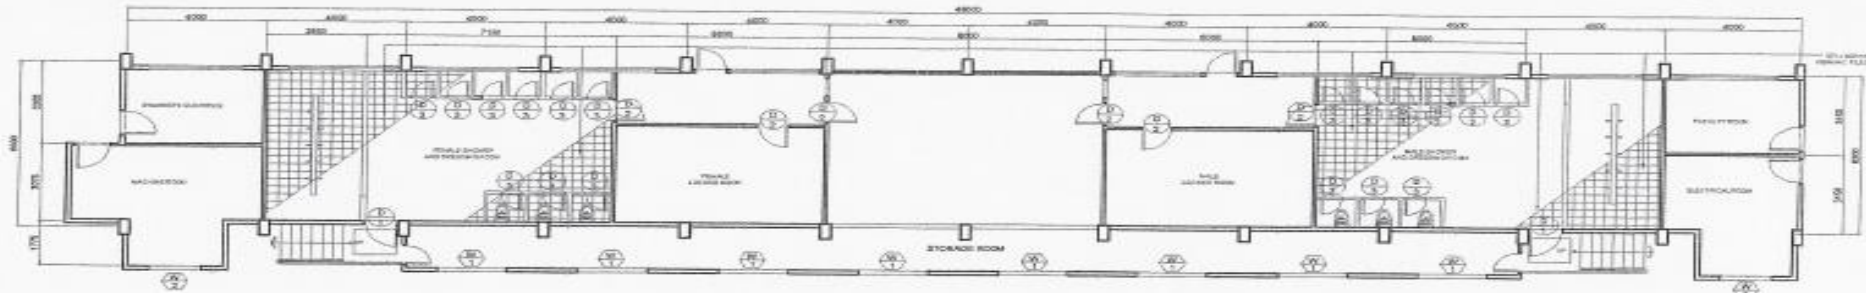

1
A-1 GRANDSTAND GROUND FLOOR PLAN
SCALE 1:300MTS