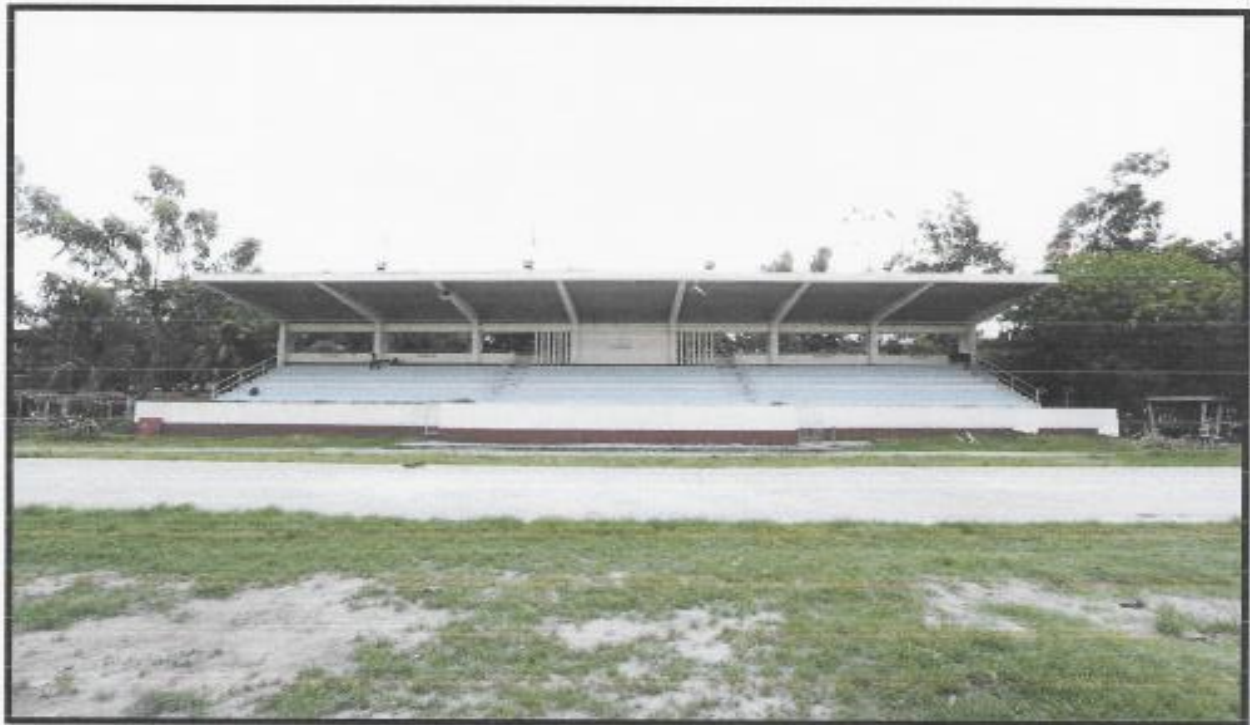

POLYTECHNIC UNIVERSITY OF THE PHILIPPINES
COLLEGE OF ENGINEERING
COMPUTER ENGINEERING DEPARTMENT

Below exhibits the facilities that the Program holds activities related to athletic sport, cultural programs.

**PUP OVAL MAIN ENTRANCE
AND PUP GRANDSTAND**