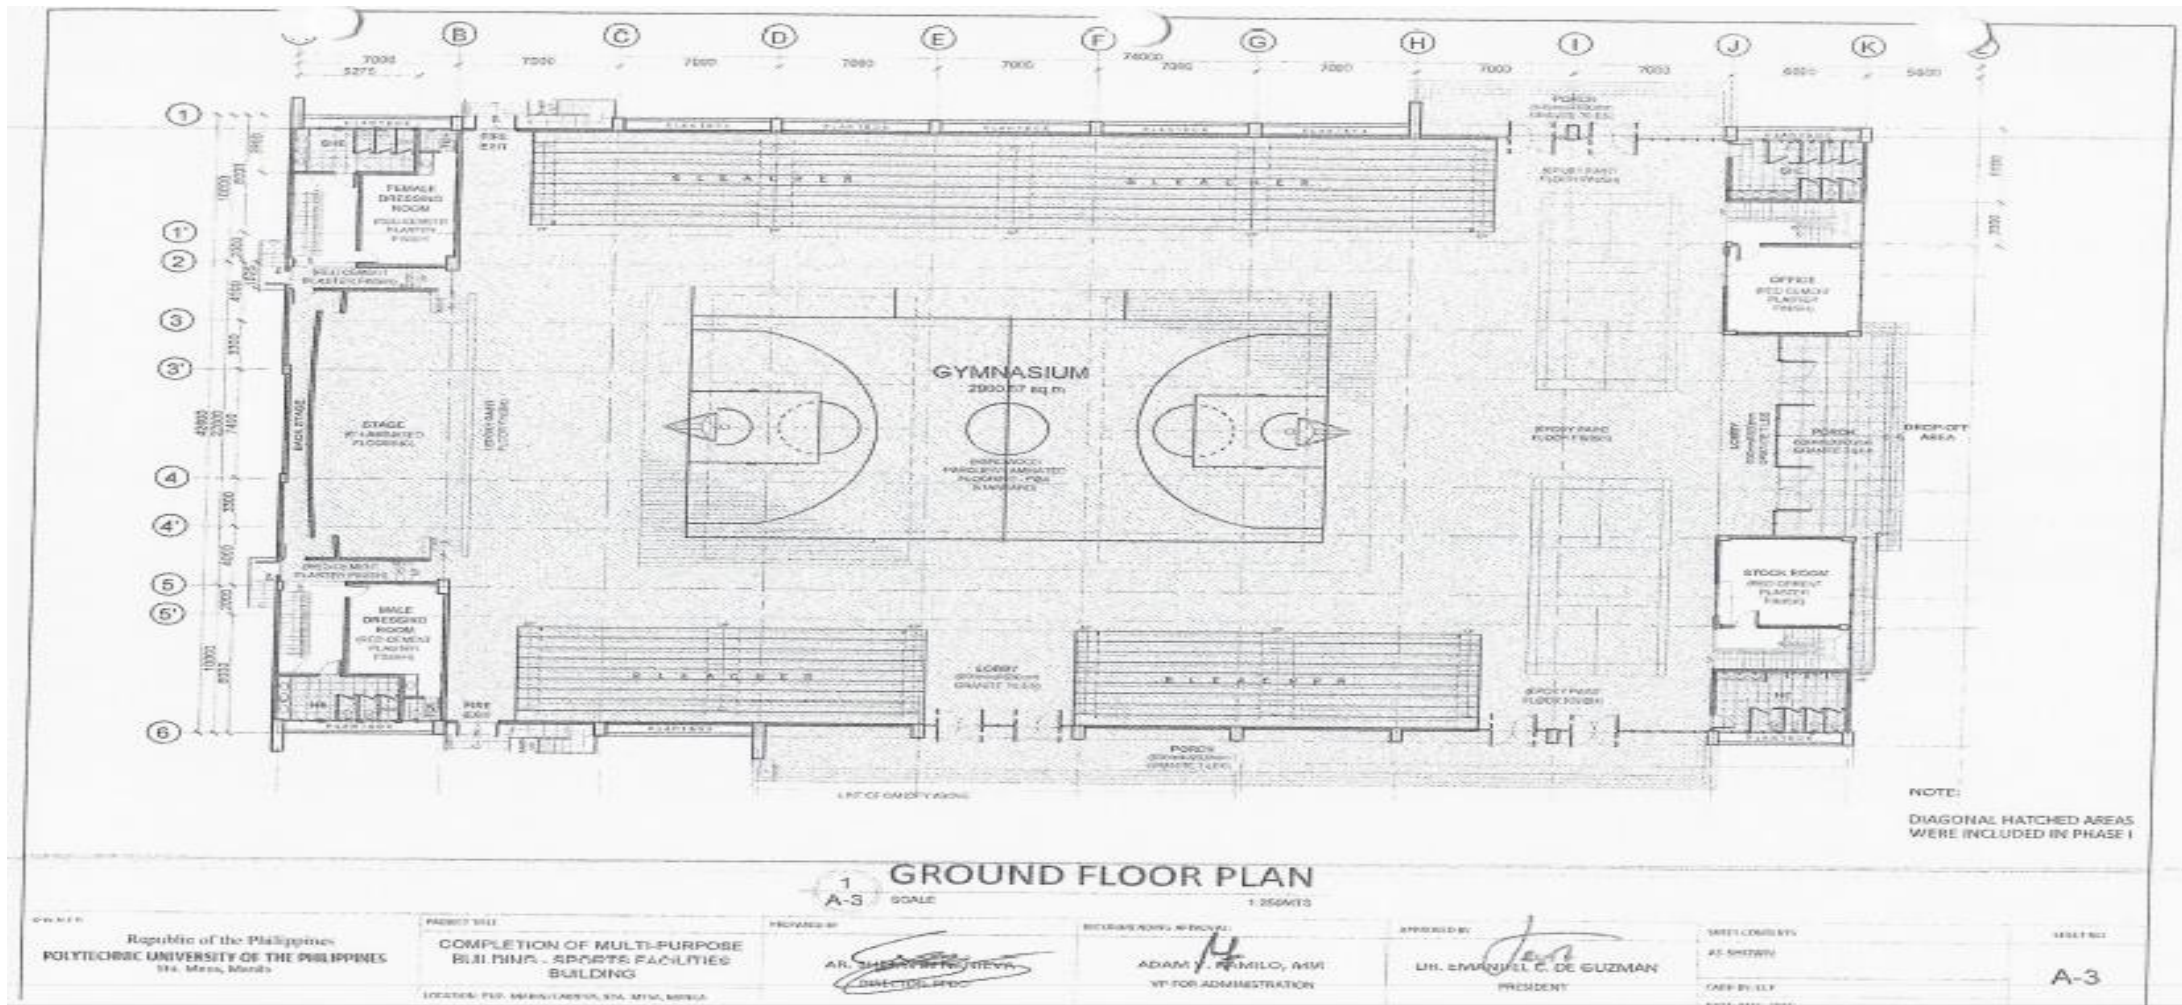

(02) 8713 5968 | dcoe_chair@gmail.com
RM322 CEA BLDG. NDC COMPOUND,
ANONAS COR. PUREZA STREETS, STA. MESA, MANILA