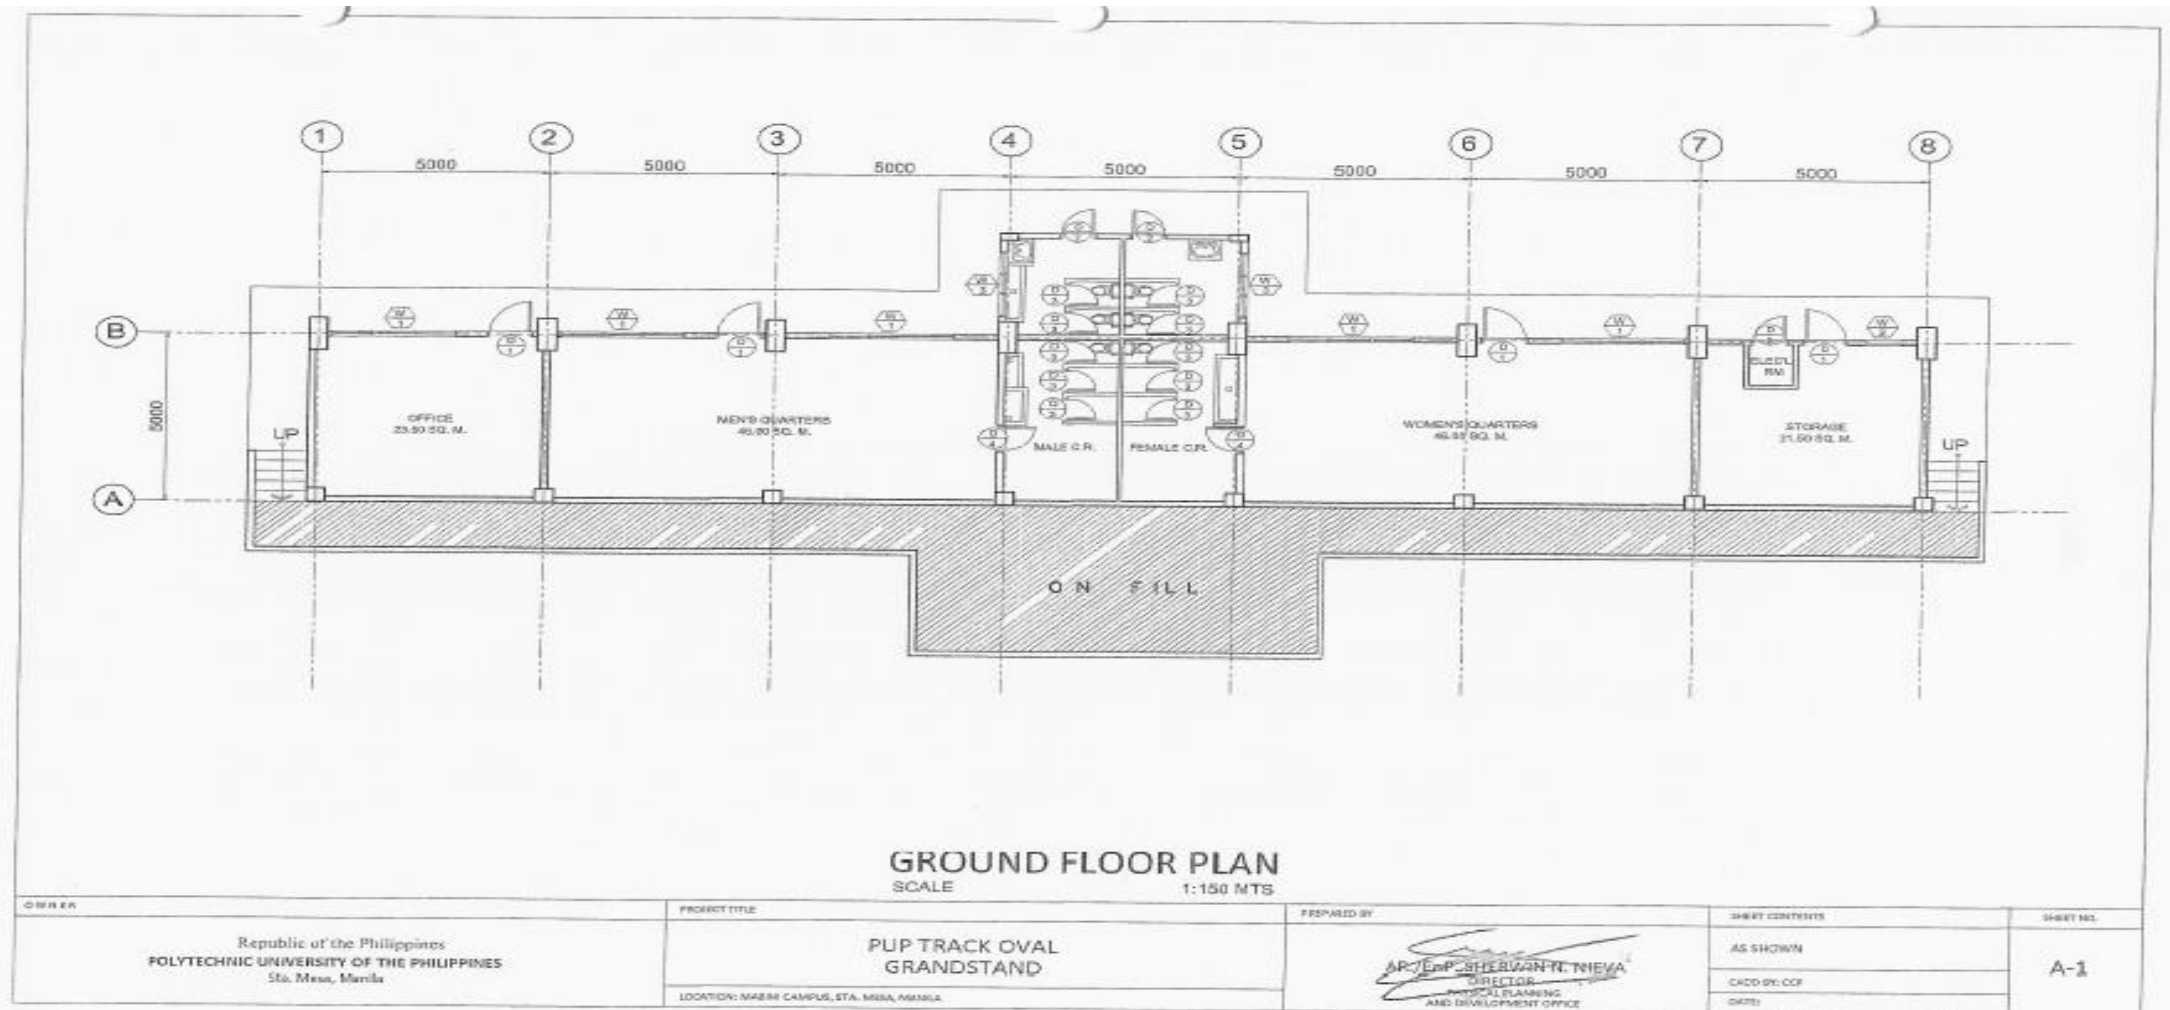

(02) 8713 5968 | dcoe_chair@gmail.com
RM322 CEA BLDG. NDC COMPOUND,
ANONAS COR. PUREZA STREETS, STA. MESA, MANILA